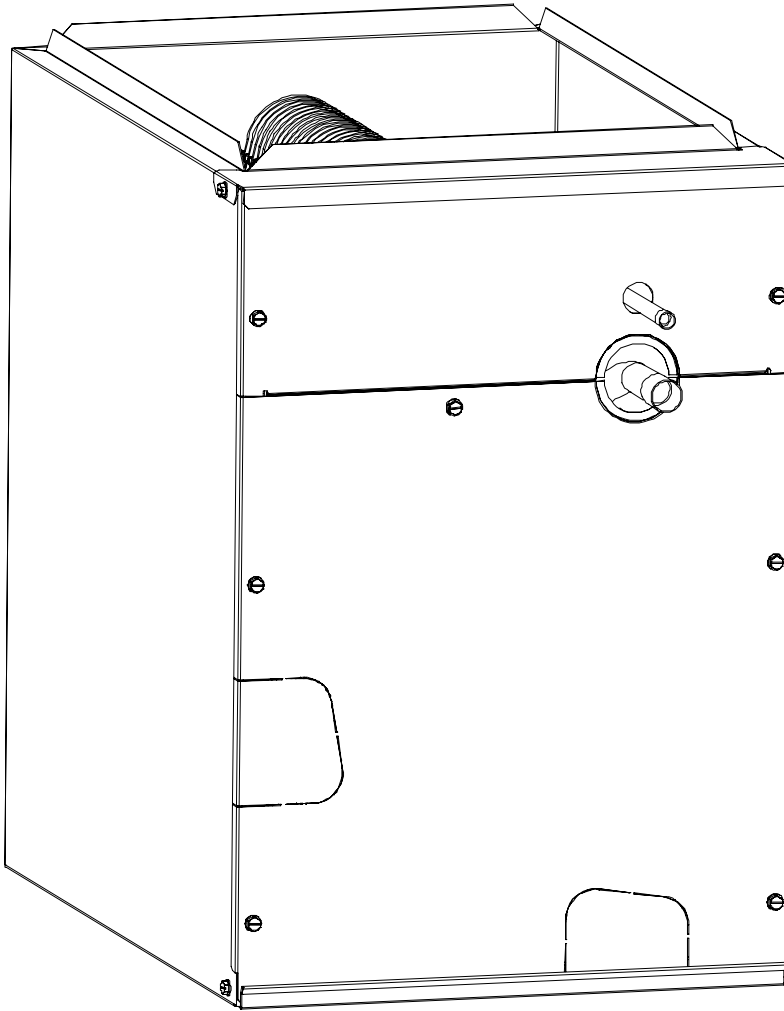

REPLACEMENT PARTS LIST

CASED & HORIZONTAL INDOOR COILS C7BA SERIES

C7BA SERIES CASED INDOOR COIL (ORIFICE)

DESCRIPTION	01824C-AP	03036C-AP	01824C-BP	03036C-BP	03642C-BP	030C-CP	03648C-CP	048C-CP	060C-CP	042C-DP	048C-DP	060C-DP
COIL SPACING PLATE	2C1071R	2C1071R	2C1121R	2C1121R	2C1141R	2C1131R	2C1151R	2C1171R	2C1171R	2C1161R	2C1181R	2C1181R
DISTRIBUTOR	664514R	664761R	664593R	664663R	664771R	664761R	664663R	664777R	664783R	664771R	664777R	664783R
DRAIN PAN	669943R	669943R	669944R	669944R	669944R	669945R	669945R	669945R	669945R	669946R	669946R	669946R
FRONT COIL CAPTURE BRACKET	295502R	295502R	295502R	295502R	295502R	295502R	295502R	295502R	295502R	295502R	295502R	295502R
HORIZONTAL DRAIN PAN KIT	920265	920265	920265	920265	920266	920266	920266	920267	920267	920267	920267	920267
LOWER DOOR	297151R	297151R	297161R	297161R	297162R	297171R	297171R	297172R	297172R	297181R	297181R	297181R
LOWER TIE BAR	297231R	297231R	297232R	297232R	297232R	297233R	297233R	297233R	297233R	297234R	297234R	297234R
REAR COIL CAPTURE BRACKET	295512R	295512R	295512R	295512R	295512R	295512R	295512R	295512R	295512R	295512R	295512R	295512R
REPLACEMENT CASED COIL ASSEMBLY	921515P	921517P	921519P	921521P	921523P	921700P	921525P	921838P	922116P	921529P	921841P	922119P
REPLACEMENT COIL ASSEMBLY	921514	921516	921518	921520	921522	921699	921524	921837	922115	921528	921840	922118
ORIFICE	664048R	664061R	664055R	664067R	664071R	664061R	664067R	664077R	664083R	664071R	664077R	664083R
UPPER DOOR	297241R	297241R	297242R	297242R	297242R	297243R	297243R	297243R	297243R	297244R	297244R	297244R
UPPER TIE BAR	297221R	297221R	297222R	297222R	297222R	297223R	297223R	297223R	297223R	297224R	297224R	297224R
WRAPPER	920256	920256	920258	920258	920259	920260	920260	920261	920261	920262	920262	920262