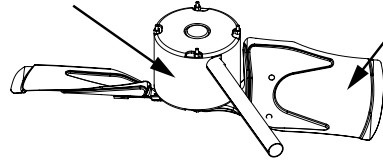

REPLACEMENT PARTS LIST

RESIDENTIAL SPLIT SYSTEM AIR CONDITIONER

WSA2BD4M1SN SERIES

13 SEER MODELS

Wire Guard

Outdoor Fan Grille

Outdoor Fan Motor

Outdoor Fan Blade

Outdoor Coil

Capacitor

Contacter

Compressor

Refrigerant Valve (SM)

Refrigerant Valve (LG)

WSA2BD4M1SN RESIDENTIAL SPLIT SYSTEM AIR CONDITIONER

DESCRIPTION	WSA2BD4M1SN18K	WSA2BD4M1SN24KA	WSA2BD4M1SN30K	WSA2BD4M1SN36K	WSA2BD4M1SN42K	WSA2BD4M1SN48K	WSA2BD4M1SN60K
	1021685W	1021686WA	1021687W	1021688W	1021689W	1021690W	1021691W
CAPACITOR	01-0262	01-0084	01-0084	01-0271	01-0273	01-0278	01-0278
COMPRESSOR	1018450R	1033149R	921425	921427	1017098R	921466	921467
COMPRESSOR MOLDED PLUG	634660R	634660R	634660R	634660R	634660R	634660R	634660R
CONTACTOR	1014863R	1014863R	1014863R	1014863R	1014863R	1014865R	1014865R
FILTER DRIER	669764R	669764R	669764R	669764R	669764R	669764R	669764R
HAIL GUARD (FLEXIBLE MESH)	669226R	669226R	669227R	669227R	669228R	669228R	669230R
HIGH PRESSURE SWITCH	632473R	632473R	632473R	632473R	632473R	632473R	632473R
OUTDOOR COIL	1009902R	1009902R	1009900R	1009900R	1009903R	1009903R	1009907R
OUTDOOR FAN BLADE	667392R	667261R	667261R	667396R	1024013R	1024013R	1024013R
OUTDOOR FAN GRILLE	669334R	669334R	669334R	669334R	669335R	669335R	669335R
OUTDOOR FAN MOTOR	621952	621919	621919	621917	622066	622066	622066
REFRIGERANT VALVE (LG)	663864R	663864R	663864R	663864R	663865R	663865R	663865R
REFRIGERANT VALVE (SM)	663862R	663862R	663862R	663862R	663862R	663862R	663862R
WIRE GUARD	102399401R	102399401R	102399402R	102399402R	102399501R	102399501R	102399502R