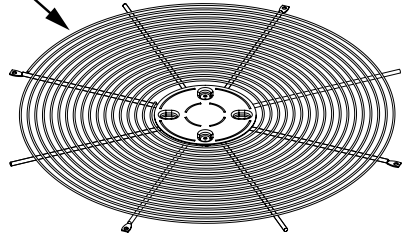

REPLACEMENT PARTS LIST

RESIDENTIAL SPLIT SYSTEM AIR CONDITIONER

WSA2BD4M1SN SERIES

13 SEER MODELS

Wire Guard

Outdoor Fan Grille

Outdoor Fan Motor

Outdoor Fan Blade

Outdoor Coil

Capacitor

Contacter

Compressor

Refrigerant Valve (SM)

Refrigerant Valve (LG)

WSA2BD4M1SN RESIDENTIAL SPLIT SYSTEM AIR CONDITIONER

DESCRIPTION	WSA2BD4M1SN18K	WSA2BD4M1SN24KA	WSA2BD4M1SN30K	WSA2BD4M1SN36K	WSA2BD4M1SN42K	WSA2BD4M1SN48K	WSA2BD4M1SN60K
	1021685W	1021686WA	1021687W	1021688W	1021689W	1021690W	1021691W
CAPACITOR	01-0262	01-0084	01-0084	01-0271	01-0273	01-0278	01-0278
COMPRESSOR	1018450R	1033149R	921425	921427	1017098R	921466	921467
COMPRESSOR MOLDED PLUG	634660R	634660R	634660R	634660R	634660R	634660R	634660R
CONTACTOR	1014863R	1014863R	1014863R	1014863R	1014863R	1014865R	1014865R
FILTER DRIER	669764R	669764R	669764R	669764R	669764R	669764R	669764R
HAIL GUARD (FLEXIBLE MESH)	669226R	669226R	669227R	669227R	669228R	669228R	669230R
HIGH PRESSURE SWITCH	632473R	632473R	632473R	632473R	632473R	632473R	632473R
OUTDOOR COIL	1009902R	1009902R	1009900R	1009900R	1009903R	1009903R	1009907R
OUTDOOR FAN BLADE	667392R	667261R	667261R	667396R	1024013R	1024013R	1024013R
OUTDOOR FAN GRILLE	669334R	669334R	669334R	669334R	669335R	669335R	669335R
OUTDOOR FAN MOTOR	621952	621919	621919	621917	622066	622066	622066
REFRIGERANT VALVE (LG)	663864R	663864R	663864R	663864R	663865R	663865R	663865R
REFRIGERANT VALVE (SM)	663862R	663862R	663862R	663862R	663862R	663862R	663862R
WIRE GUARD	102399401R	102399401R	102399402R	102399402R	102399501R	102399501R	102399502R