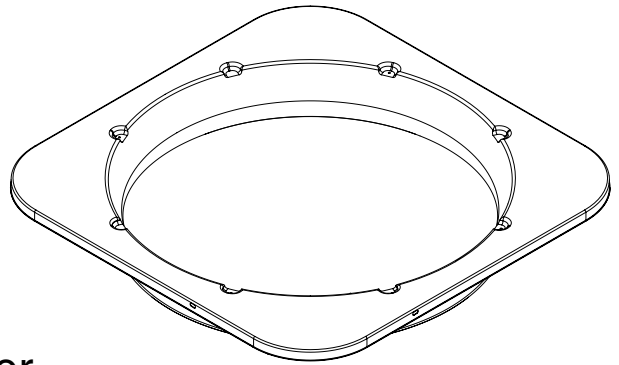

REPLACEMENT PARTS LIST

RESIDENTIAL SPLIT SYSTEM AIR CONDITIONER

WSA2BD4M1SN SERIES

13 SEER MODELS

Wire Guard

Outdoor Fan Grille

Outdoor Fan Motor

Outdoor Fan Blade