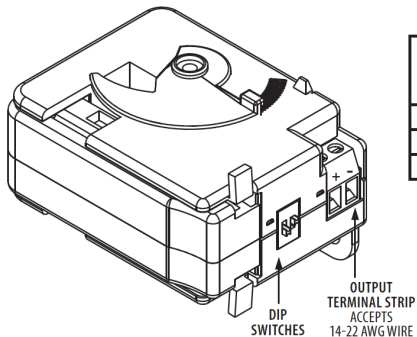

**Functional
Devices, Inc.**

RIBXGTV10

MULTI-RANGE SPLIT CORE
AC TRANSDUCER

DIP SWITCH		RANGE
1	2	
OFF	OFF	0-20A
OFF	ON	0-50A
ON	OFF	0-100A

CONTROL UNIT
ACCESSORIES
also suitable for use as:
ENCLOSED ENERGY
MANAGEMENT EQUIP-
MENT, SMOKE CONTROL,
SIGNAL APPLIANCES

**CAUTION: RISK OF
ELECTRIC SHOCK
- MORE THAN ONE
DISCONNECT MAY
BE REQUIRED TO
DEENERGIZE THE
DEVICE BEFORE
SERVICING.**

Bulletin B1413

**Functional
Devices, Inc.**

RIB®

RIBXGTV10

MULTI-RANGE SPLIT CORE
AC TRANSDUCER

Squeeze the locking tabs, then
pull up and back to open.

393162D

Operating Temperature:
-30 to 140° F

Max Sense Voltage:
600 Vac

Approvals:
UL Listed, UL916, UL864,
C-UL Canada, CE

Housing Rating:
Plenum, NEMA 1