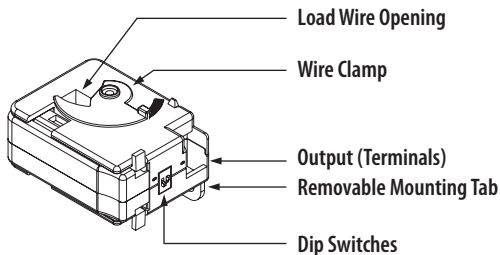

**Functional
Devices, Inc.**

RIB®

RIBXGTV10

MULTI-RANGE SPLIT CORE
AC TRANSDUCER

Squeeze the locking tabs, then
pull up and back to open.

393162D

Operating Temperature:
-30 to 140° F

Max Sense Voltage:
600 Vac

Approvals:
UL Listed, UL916, UL864,
C-UL Canada, CE

Housing Rating:
Plenum, NEMA 1