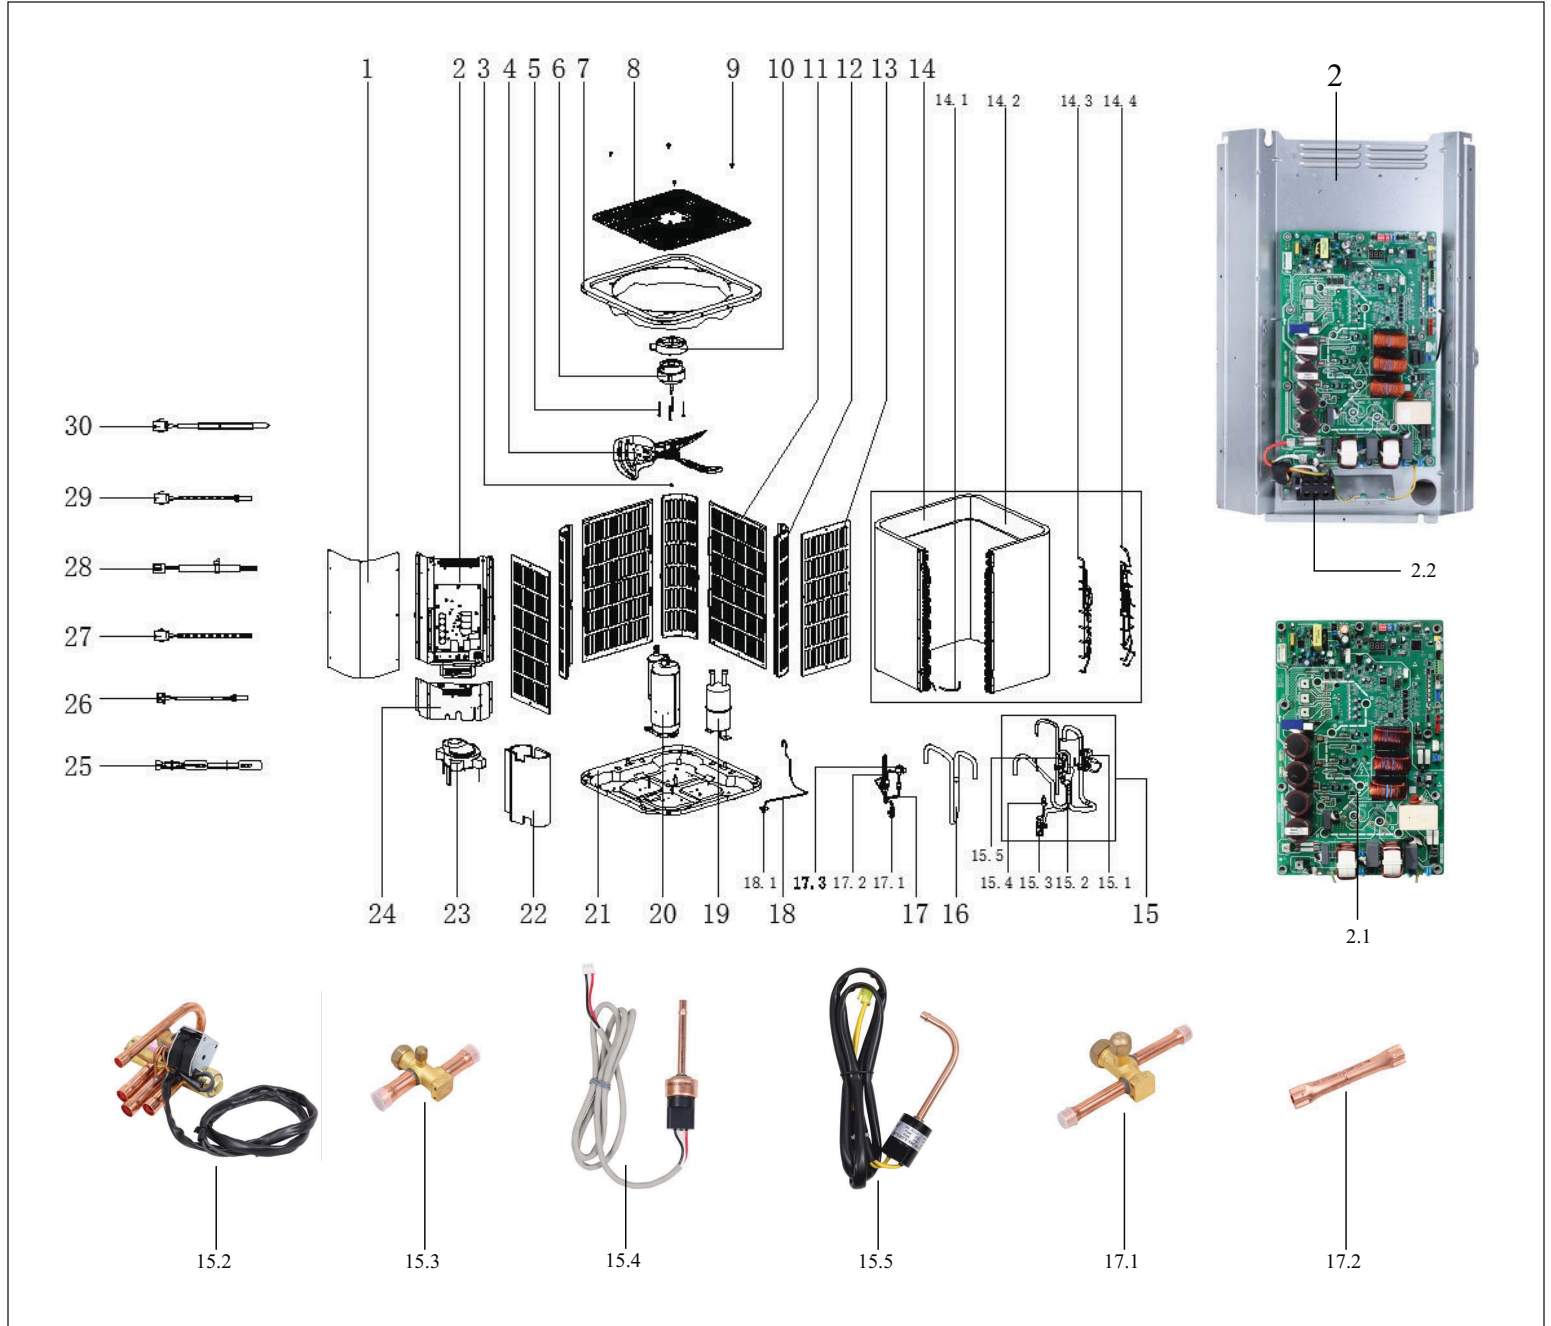

Bosch IDS 2.0 BOVA-60 Split System Heat Pump 5 Ton Capacity

BOSCH