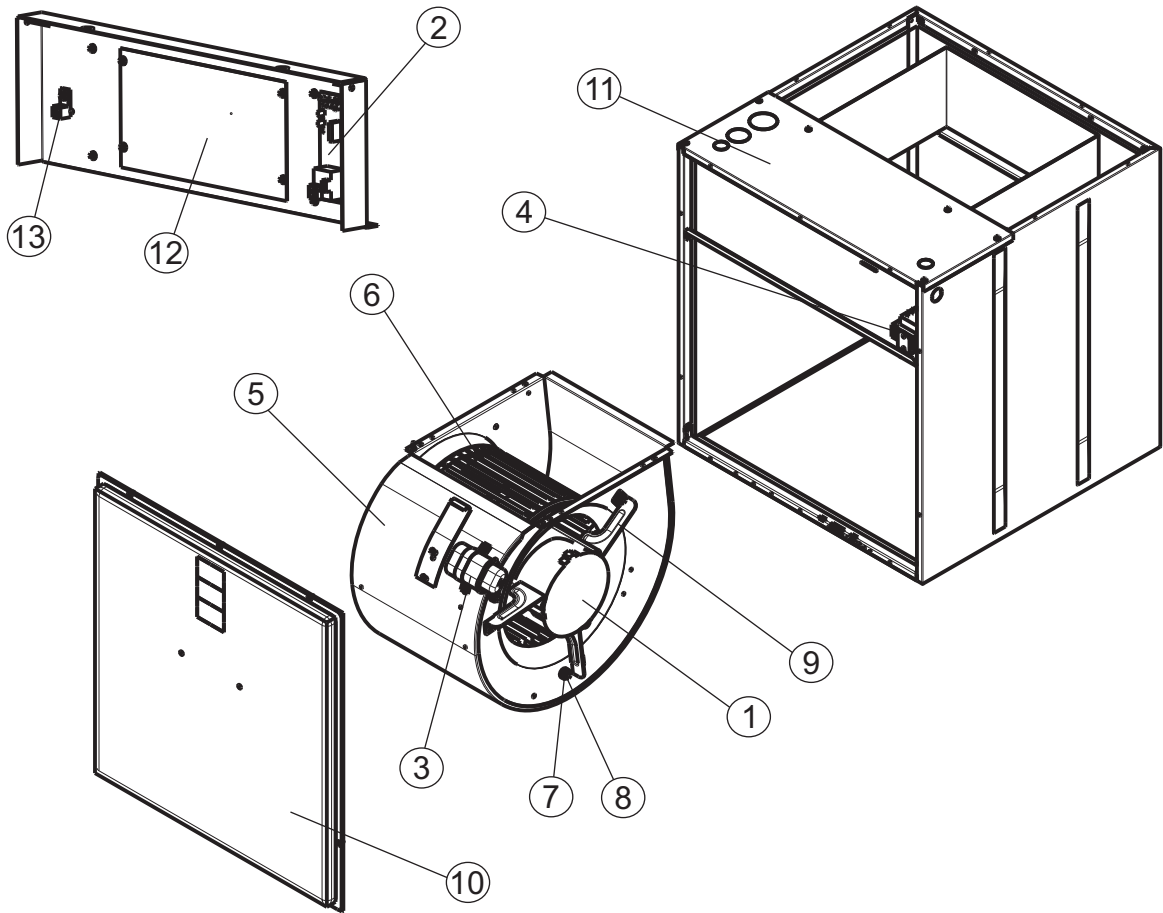

www.Source1Parts.com

MP SERIES MODULAR BLOWERS (STYLE A)

HVAC SERVICE PARTS

Supersedes:035-24188-001 Rev. B (0915)

035-24188-001 Rev. C (1215)

1 of 4

208/230 VOLT MODELS

ITEM	DESCRIPTION	MP08BN21A	MP12BN21A	MP14DN21A	MP16CN21A	MP20DN21A
1	Motor, Blower	S1-02436031000	S1-02436258000	S1-02436264000	S1-02436263000	S1-02436260000
2	Board, Control	S1-03102986000	S1-03102986000	S1-03102986000	S1-03102986000	S1-03102986000
3	Capacitor, Run	S1-02420046700	S1-02436267000	S1-02425900000	S1-02425900000	S1-02436267000
4	Transformer	S1-02518452700	S1-02518452700	S1-02518452700	S1-02518452700	S1-02518452700
5	Housing, Blower	S1-37327931001	S1-37327931001	S1-37327931002	S1-37327931002	S1-37327931002
6	Wheel, Blower	S1-02634005000	S1-02634005000	S1-02635471000	S1-02635471000	S1-02635471000
7	Sleeve, Isolator Steel	S1-02809412003	S1-02809412003	S1-02809412003	S1-02809412003	S1-02809412003
8	Tube, Isolator Rubber	S1-02809412001	S1-02809412001	S1-02809412001	S1-02809412001	S1-02809412001
9	Mount, Motor	S1-32631480000	S1-32631480000	S1-32631480000	S1-32631480000	S1-32631480000
10	Panel, Access (Front)	S1-37339410001	S1-37339410001	S1-37339410003	S1-37339410002	S1-37339410003
11	Panel, Top	S1-37339409001	S1-37339409001	S1-37339409003	S1-37339409002	S1-37339409003
12	Cover, Heat	S1-07339412001	S1-07339412001	S1-07339412001	S1-07339412001	S1-07339412001
13	Lug, Ground	S1-02521798000	S1-02521798000	S1-02521798000	S1-02521798000	S1-02521798000
14*	Harness, Wiring	S1-02544094000	S1-02544094000	S1-02544094000	S1-02544094000	S1-02544094000
15*	Gasket, Door	S1-02817061000	S1-02817061000	S1-02817061000	S1-02817061000	S1-02817061000
16*	Washer, Neoprene (3 Req'd)	S1-02809412002	S1-02809412002	S1-02809412002	S1-02809412002	S1-02809412002
17*	Screw, Slotted (3 Req'd)	S1-02117174000	S1-02117174000	S1-02117174000	S1-02117174000	S1-02117174000
18*	Diagram, Wiring	5134584	5134584	5134584	5134584	5134584
19*	Harness, Wire	S1-02544094000	S1-02544094000	S1-02544094000	S1-02544094000	S1-02544094000