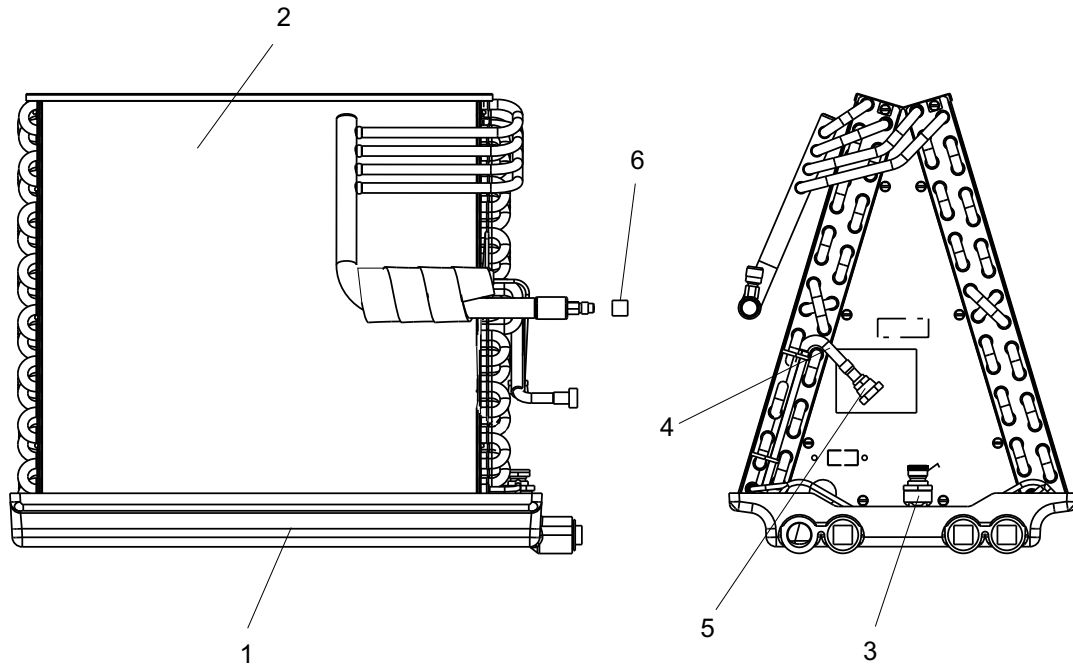

www.Source1Parts.com

**UC SERIES UNCASED COIL
CU FLEX COIL MODELS
(STYLE A)**

HVAC SERVICE PARTS

Supersedes: 035-23429-001 Rev. A (1012)

035-23429-001 Rev. B (0914)

1 of 2

Figure 1 : UNCASED COILS

ITEM	DESCRIPTION	UC18A3XC1A	UC18B3XC1A	UC24A3XC1A	UC24B3XC1A		
1	Drain Pan	S1-37323850004	S1-37323850005	S1-37323850004	S1-37323850005		
2	Indoor Coil	REPLACE ENTIRE UC UNIT					
3	Distributor	S1-02209089000	S1-02209089000	S1-02209089000	S1-02209089000		
4	Liquid Line Assy	S1-02321571000	S1-02321572000	S1-02321571000	S1-02321572000		
5	Field Connector	S1-02531890001	S1-02531890-001	S1-02531890001	S1-02531890001		
6	Knurled Cap	S1-02310745000	S1-02310745000	S1-02310745000	S1-02310745000		

ITEM	DESCRIPTION	UC30A3XC1A	UC30B3XC1A	UC36A3XC1A	UC36B3XC1A	UC36C3XC1A	
1	Drain Pan	S1-37323850004	S1-37323850005	S1-37323850004	S1-37323850005	S1-37323850006	<
2	Indoor Coil	REPLACE ENTIRE UC UNIT					
3	Distributor	S1-02209089000	S1-02209089000	S1-02209088000	S1-02209088000	S1-02209088000	<
4	Liquid Line Assy	S1-02321571000	S1-02321572000	S1-02321571000	S1-02321572000	S1-02321573000	<
5	Field Connector	S1-02531890001	S1-02531890001	S1-02531890001	S1-02531890001	S1-02531890001	<
6	Knurled Cap	S1-02310745000	S1-02310745000	S1-02310745000	S1-02310745000	S1-02310745000	<

NOTE: *Not Shown

New replacement parts shown in **bold** face type at the first printing of parts list dated 9/14.

Major components and suggested stocking items are shown with shaded item number.

"<" Across from row indicates a change in that row.