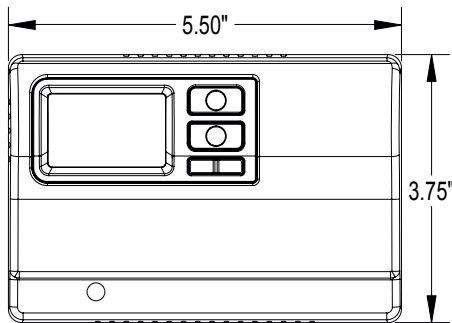

Dimensions

Specifications

Electrical Rating:

- 24 VAC (18-30 VAC)
- 1 amp maximum per terminal
- 3 amp maximum total load
- Easy access terminal block

Temperature Control Ranges:

- 45°F to 90°F, Accuracy: $\pm 1^\circ\text{F}$