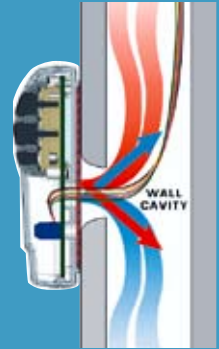

System Configurations:

- Single-stage heat, single-stage cool or single-stage heat pump, gas, oil, electric

Terminations:

- SC3010L: **RC, RH, C, W, Y, O, B, G**

Specifications subject to change without notice.

NEW Thermal Intrusion Barrier

Exclusive, patented insulation technology eliminates thermal drift caused by wall effect.

NEW SimpleSet™ Target Programming

Patent-pending technology lets you transfer the program and configuration from one thermostat to another in seconds.

Need more wall coverage? Order the ICM insulated wall plate for a polished installation.

Eliminate the wall effect. ICM's insulated wall plate provides a fast, easy solution for hiding wall problems.

- Foam gasket prevents drafts through wall opening
- Rugged, flexible construction
- Hidden mounting screws for a sleek appearance
- Universal fit with all SimpleComfort® thermostats
- Order: **ACC-WP03** — 5.7"H x 7.5"W