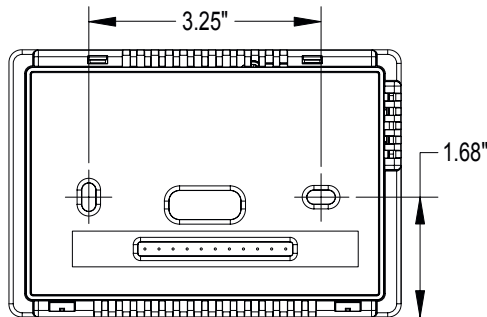

- Single-stage heat/cool
- Single-stage heat pump
- New ICM patented Thermal Intrusion Barrier
- New SimpleSet™ Target Programming technology
- Large display with backlight
- Accuracy: ±1°F
- Adjustable temperature differential
- Dual powered
- Manual changeover
- Easy access terminal block
- Field adjustable calibration
- 4- or 5-wire compatible
- Freeze protection
- High temperature protection
- Zoning system compatible
- Soft-touch controls

Dimensions

Specifications

Electrical Rating:

- 24 VAC (18-30 VAC)
- 1 amp maximum per terminal
- 3 amp maximum total load
- Easy access terminal block

Temperature Control Ranges:

- 45°F to 90°F, Accuracy: $\pm 1^\circ\text{F}$