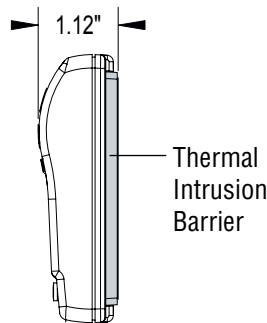

- Single-stage heat/cool
- Single-stage heat pump
- New ICM patented Thermal Intrusion Barrier
- New SimpleSet™ Target Programming technology
- Large display with backlight
- Accuracy: ±1°F
- Adjustable temperature differential
- Dual powered
- Manual changeover
- Easy access terminal block
- Field adjustable calibration
- 4- or 5-wire compatible
- Freeze protection
- High temperature protection
- Zoning system compatible
- Soft-touch controls

Dimensions

Specifications

Electrical Rating:

- 24 VAC (18-30 VAC)
- 1 amp maximum per terminal
- 3 amp maximum total load
- Easy access terminal block

Temperature Control Ranges:

- 45°F to 90°F, Accuracy: $\pm 1^\circ\text{F}$