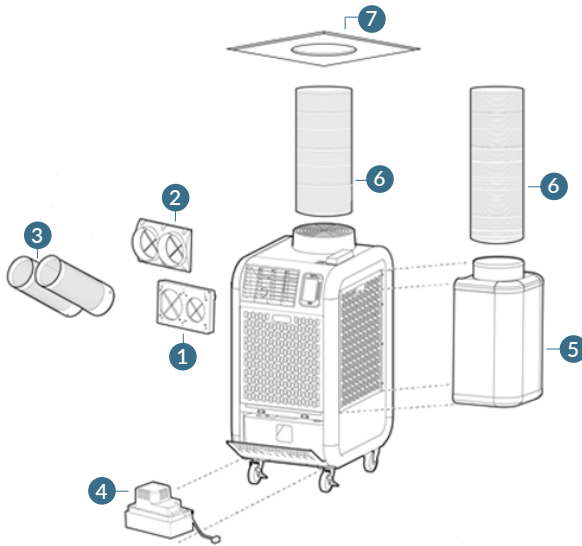

	Shipping	Out of Carton
Weight (lbs.)	208	166
Height (in.)	54	47
Width (in.)	26	22
Depth (in.)	31	27

RoHS Restriction of Hazardous Substances Standard compliant
UL 60335 and UL 60335-2-40 compliant

spot-coolers.com
800-367-8675

© 2020 Spot Coolers

ACCESSORIES

NOZZLE APPLICATION

#	Part No.	Description
1	481769-0280	5" Two Hole Base Plate
2	481170-0480	5" Two Hole Quick Connect Flange
3	484209-0480	5" Quick Connect Nozzle**
4	484789-0210	Condensate Pump, 115v
5	484350-1160	Plenum Condenser Air
6	481744-0062	12" Self-Supported Duct
7	484490-1030	Ceiling Tile Kit, 12-in hole, metal
*	LA146373-8280	Ceiling Tile Kit, 12-in hole, plastic
*	LAY45771-0060	Flexible Air Duct, 8' by 12"
*	HDK-12	2' x 2' Ceiling Tile with 8' of 12" Flex Duct