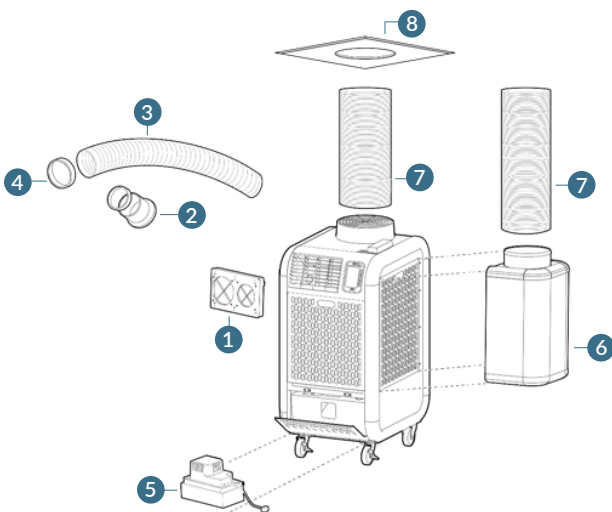

© 2020 Spot Coolers

ACCESSORIES

NOZZLE APPLICATION

#	Part No.	Description
1	481769-0280	5" Two Hole Base Plate
2	481170-0480	5" Two Hole Quick Connect Flange
3	484209-0480	5" Quick Connect Nozzle**
4	484789-0210	Condensate Pump, 115v
5	484350-1160	Plenum Condenser Air
6	481744-0062	12" Self-Supported Duct
7	484490-1030	Ceiling Tile Kit, 12-in hole, metal
*	LA146373-8280	Ceiling Tile Kit, 12-in hole, plastic
*	LAY45771-0060	Flexible Air Duct, 8' by 12"
*	HDK-12	2' x 2' Ceiling Tile with 8' of 12" Flex Duct

* Not Pictured
** Sold Individually

DUCT HOSE APPLICATION

#	Part No.	Description
1	481769-0280	5" Two Hole Base Plate
2	481170-0450	5" Flange Ext. Duct**
3	481744-0090	5" Self-Supported Duct**
4	481851-0200	5" Trim Ring**
5	484789-0210	Condensate Pump, 115v
6	484350-1160	Plenum Condenser Air
7	481744-0062	12" Self-Supported Duct
8	484490-1030	Ceiling Tile Kit, 12-in hole, metal
*	LA146373-8280	Ceiling Tile Kit, 12-in hole, plastic
*	LAY45771-0060	Flexible Air Duct, 8' by 12"
*	HDK-12	2' x 2' Ceiling Tile with 8' of 12" Flex Duct