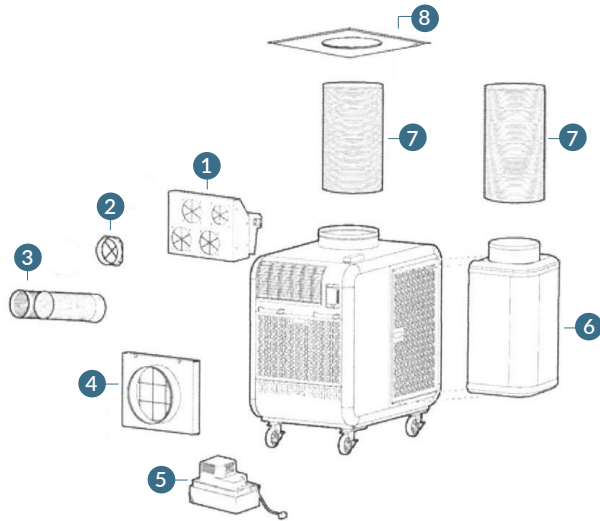

	Shipping	Out of Carton
Weight (lbs.)	570	470
Height (in.)	58	53
Width (in.)	34	31
Depth (in.)	59	55

RoHS Restriction of Hazardous Substances Standard compliant
UL 60335 and UL 60335-2-40 compliant

spot-coolers.com
800-367-8675

© 2020 Spot Coolers

ACCESSORIES

NOZZLE APPLICATION

#	Part No.	Description
1	481769-0290	6" Base, Four Hole
2	481170-0490	6" Quick Connect Flange**
3	484209-0490	6" Nozzle**
4	484350-1330	Plenum Evaporator Air
5	484789-0240	Condensate Pump Kit, 230v
6	484350-1230	Plenum Condenser Air
7	LAY45820-0010	Flexible Air Duct, 8' by 16"
8	484490-1040	Ceiling Tile Kit, 16-in hole, metal
*	HDK-16	2' x 2' Ceiling Tile with 7' of 16" Flex Duct