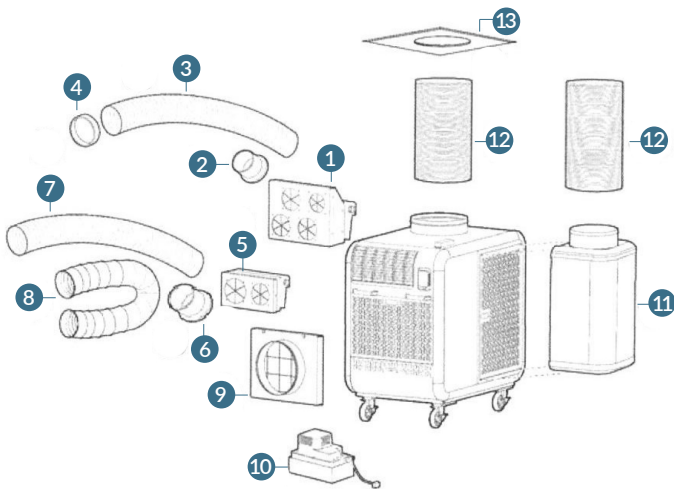

	Shipping	Out of Carton
Weight (lbs.)	570	470
Height (in.)	58	53
Width (in.)	34	31
Depth (in.)	59	55

RoHS Restriction of Hazardous Substances Standard compliant
UL 60335 and UL 60335-2-40 compliant

spot-coolers.com
800-367-8675

© 2020 Spot Coolers

ACCESSORIES

NOZZLE APPLICATION

#	Part No.	Description
1	481769-0290	6" Base, Four Hole
2	481170-0490	6" Quick Connect Flange**
3	484209-0490	6" Nozzle**
4	484350-1330	Plenum Evaporator Air
5	484789-0240	Condensate Pump Kit, 230v
6	484350-1230	Plenum Condenser Air
7	LAY45820-0010	Flexible Air Duct, 8' by 16"
8	484490-1040	Ceiling Tile Kit, 16-in hole, metal
*	HDK-16	2' x 2' Ceiling Tile with 7' of 16" Flex Duct

* Not Pictured

** Sold Individually

DUCT HOSE APPLICATION

#	Part No.	Description
1	481769-0290	6" Base, Four Hole
2	481170-0460	6" Flange Ext. Duct
3	481744-0030	6" Self-Supported Duct**
4	481851-0210	6" Trim Ring**
5	481769-0300	8" Base, Two Hole
6	481170-0470	8" Flange Ext. Duct
7	LAY45810-0080	8" Self-Supported Duct**
8	LAY45810-0030	8" Flexible Air Duct**
9	484350-1330	Plenum Evaporator Air
10	484789-0240	Condensate Pump Kit, 230v
11	484350-1230	Plenum Condenser Air
12	LAY45820-0010	Flexible Air Duct, 8' by 16"
13	484490-1040	Ceiling Tile Kit, 16-in hole, metal
*	HDK-16	2' x 2' Ceiling Tile with 7' of 16" Flex Duct