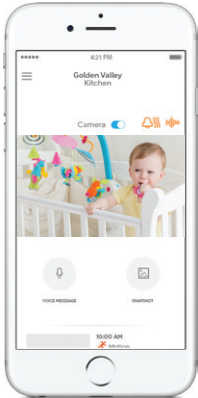

Lyric™ C2 Wi-Fi
Security Camera

**SET YOUR BUSINESS APART
WITH HOME SECURITY**

Peace Of Mind For Homeowners.
Increased Profits For You.

Homeowners Want Security

Provide It Easily With The Lyric™ C2 Wi-Fi Security Camera

Homeowners list intrusion detection as the number one problem they'd like addressed with a connected solution. The Honeywell Lyric C2 Wi-Fi Security Camera is the answer. It's a simple — and profitable — way to set your business apart by offering a home security solution.

Packed With Features Homeowners Want

Designed for indoor use, the Lyric C2 covers a wide spectrum of security needs to deliver peace of mind. It features an ultra-wide angle, 1080p high-definition view, and four detection zones that can be set for extra sensitivity or to ignore background motion like a ceiling fan.

Intelligent sound detection with advanced audio analytics identifies smoke and carbon monoxide alarms — even a baby crying. For instant monitoring, real-time mobile alerts can be sent to the homeowner as well as family, friends or neighbors.