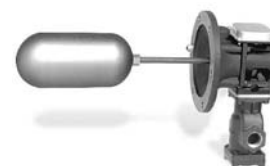

Water Feeders – Make-Up

Series 851 Make-Up Water Feeders

Components

Item Number	Part Number	Model Number	Description	Weight lbs. (kg)
1	313600	37A-130	Float (includes item 2)	2.0 (0.9)
2	335400	847-26	Gasket	0.1 (.05)
3	352925	SA851-4	Bellows bracket assembly	1.5 (0.7)
4	312800	37-27	Gasket	0.1 (.05)
5*	342500	SA51-101-102	Valve & strainer kit	3.0 (1.4)
6	324435	37-101	Tetraseal O-ring	0.1 (.05)
7	347100	SA101-38	Strainer basket (includes item 6)	0.7 (.32)
8	310452	CTRD-51	Cartridge & strainer kit	0.8 (.36)
9	335700	851-105	Float rod	0.3 (.14)
10	110000	2	Switch	1.0 (.05)
11	312600	37-20	Cover	0.1 (.05)

Series 851