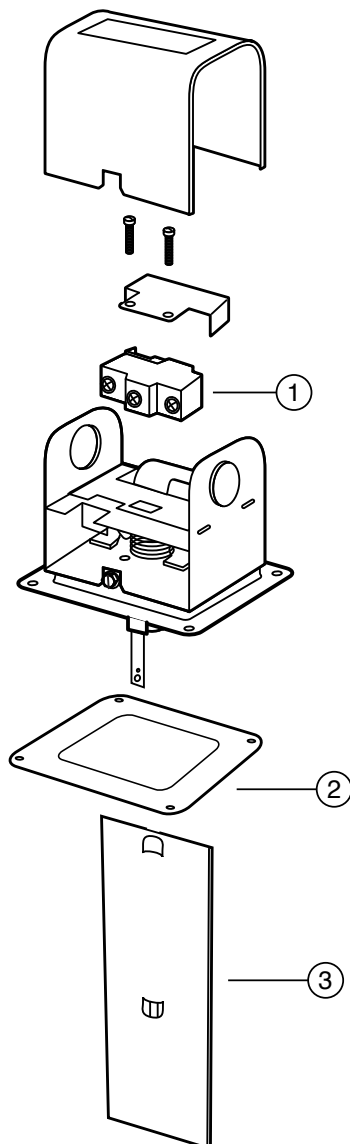

Flow Switches – Air

Series AF2 Air Flow Switches

Components

Item Number	Part Number	Model Number	Description	Weight lbs. (kg)
1	307000	FS7-31	SPDT switch	0.3 (.14)
2	301200	AF1-21	Gasket	0.1 (.05)
3	301400	AF2-122	Paddle kit (includes item 2)	0.1 (.05)

Series AF2

Note: Paddle kits include screws and washers.

FLOW SWITCHES