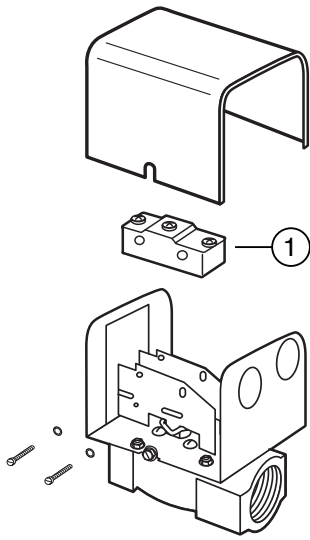

## Flow Switches – Liquid

#### Components

Item Number	Part Number	Model Number	Description	Weight lbs. (kg)
1	304300	FS1-17	Switch	0.3 (.14)

Series FS5

Series FS5