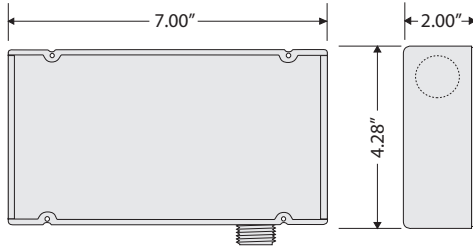

**ENCLOSURE**

**PE6000 Series**

Plastic Housing, .75" NPT Nipple, 4.28" H x 7.00" W x 2.00" D

MT212-6 Plastic Snap Track

MT4-4 Plastic Snap Track

Made in USA  
Meets  
"Buy American"  
of ARRA 2009

PE6000 SERIES ASSEMBLIES				
Model #	Enclosure	Plastic Snap Track	NEMA Type	Weight
PE6000	PE6000		NEMA 1	.656 lbs.
PE6010	PE6000	MT4-4	NEMA 1	.717 lbs.
PE6020	PE6000	MT212-6	NEMA 1	.769 lbs.
PE6000-N4	PE6000-N4		NEMA 4/4X	.656 lbs.
PE6010-N4	PE6000-N4	MT4-4	NEMA 4/4X	.717 lbs.
PE6020-N4	PE6000-N4	MT212-6	NEMA 4/4X	.769 lbs.

**SPECIFICATIONS**

**Cover Type:** Screw Down Cover

**Approvals:** UL Listed, C-UL, CE Approved, RoHS

**Housing Rating:** UL Accepted for Use in Plenum, NEMA 1, Also available NEMA 4 / 4X

**Notes:**

- Comes with transparent lid. To order with gray opaque lid, add "-GY" to end of model number.