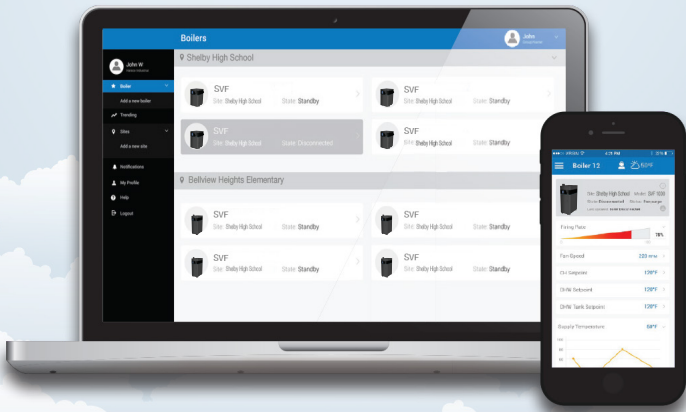

NURO[®] Control

SVF 7" Color Touchscreen Control System

The Nuro Controller puts you in command of your heating system with easy installation, enhanced boiler diagnostics and remote monitoring capability.

- Easy to read and operate 7" color touchscreen interface
- Controller enabled boiler modulation matches outlet temperature to system target for lowest operating costs
- Customizable night setback and 7-day schedule for seamless integration into boiler management systems
- Real time visual alarms with diagnostic and troubleshooting tips
- Import and export parameters help reduce set up time and enable strong multi-boiler communication
- Before and after event data logging and error trending speeds up problem identification and resolution

Solutions that Matter™

www.weil-mclain.com

NURO[®] Connect +

Access
Control
Monitor
Modify
Anywhere. Anytime.

Remote monitoring and optimized operating efficiency through your desktop, Android or iOS devices are just a touch away with NURO Connect!